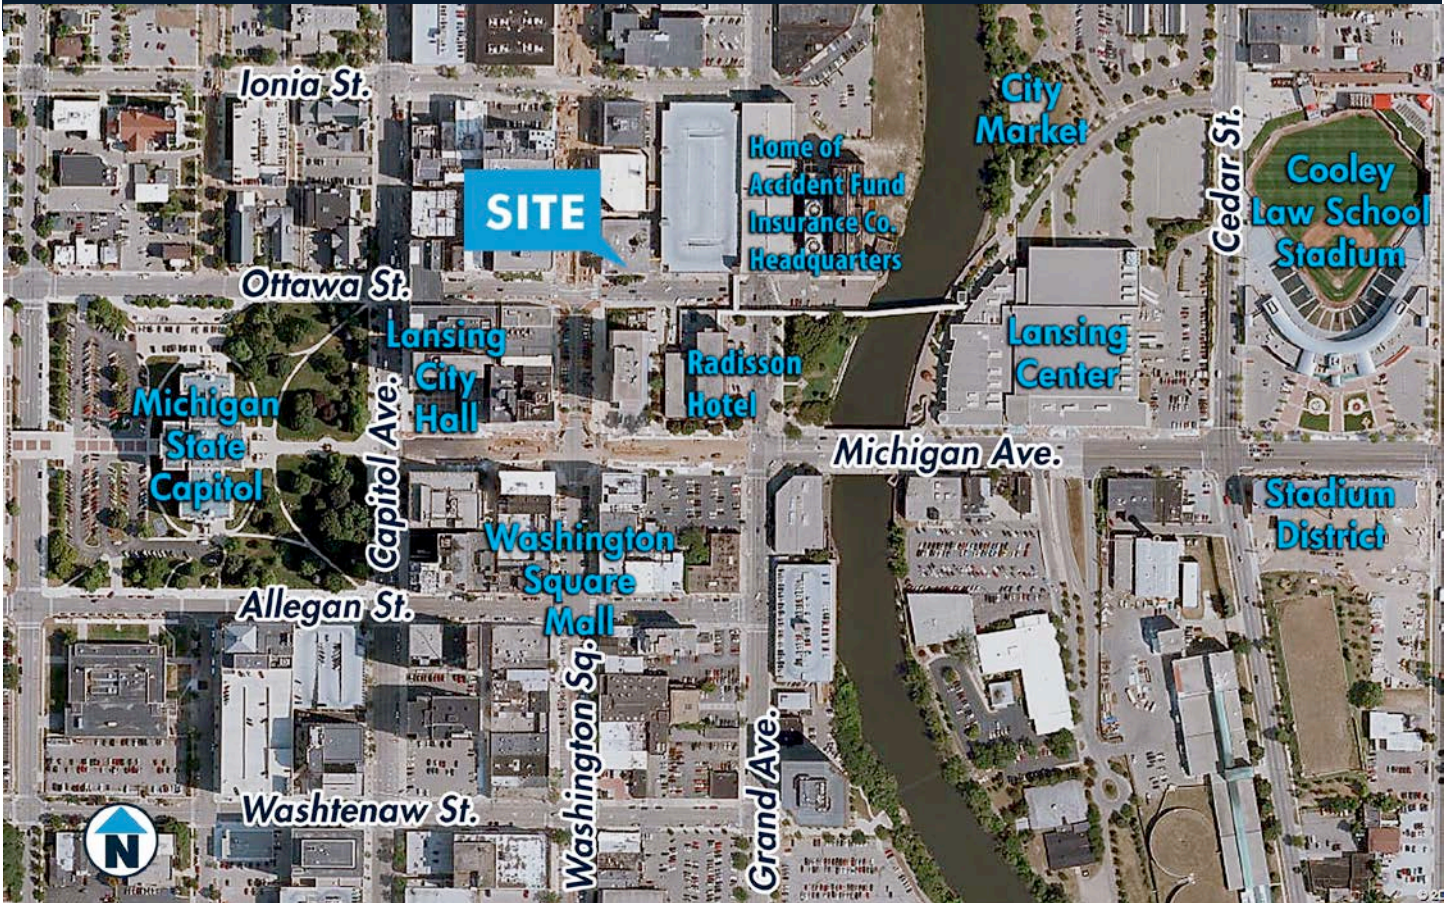

For Lease / 200 North Washington Sq, Lansing, MI 48933

PROFESSIONAL OFFICE SPACE

Central Business District - Washington Sq & Ottawa St

2,750 – 4,376 SF in this 50,000 SF, 4-story office building located in the heart of the Central Business District on the corner of Washington Square and Ottawa Street with nearby restaurants, services and governmental offices.

Central Business District - Washington Sq & Ottawa St

Area Highlights

- + Located in the heart of downtown Lansing
- + Easy access to restaurants, services and governmental offices
- + Across from YMCA health club
- + Potential signage rights for a floor user
- + Adjacent to the Radisson Hotel
- + Connected to North Grand Parking Ramp